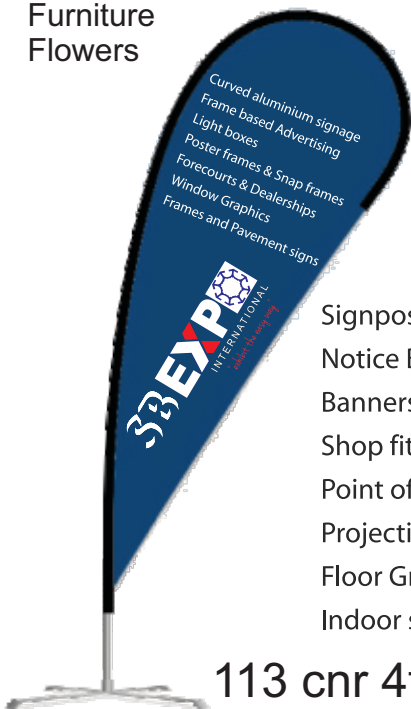

Curved aluminium signage
Frame based Advertising
Light boxes
Poster frames & Snap frames
Forecourts & Dealerships
Window Graphics
Frames and Pavement signs

Signposts & Info -panels
Notice Boards & Showcases
Banners, Hangers & Displays
Shop fitting
Point of sale displays
Projecting signs
Floor Graphics
Indoor stand design